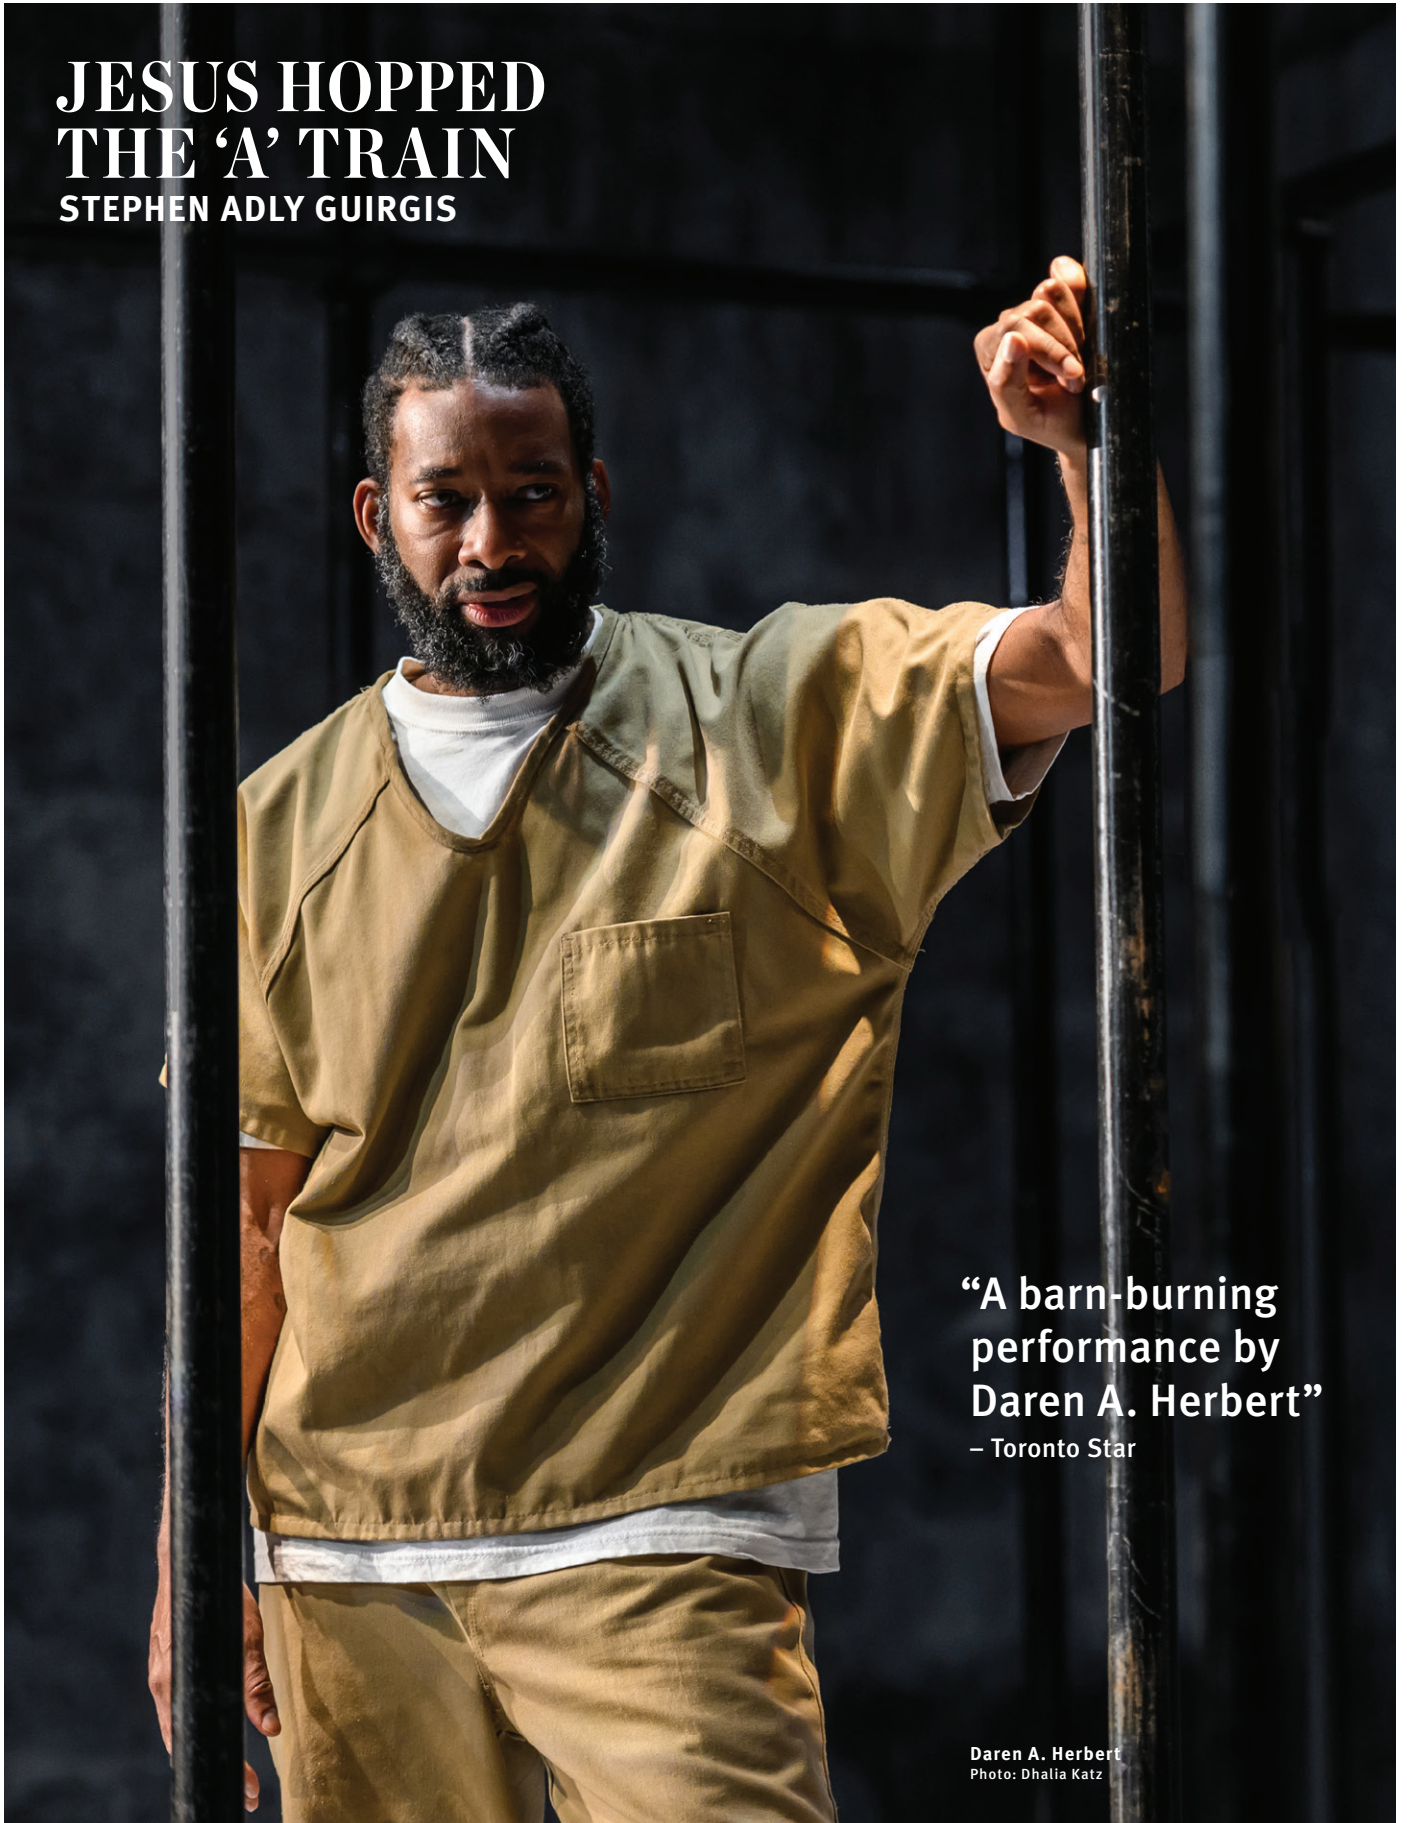

JESUS HOPPED THE 'A' TRAIN

STEPHEN ADLY GUIRGIS

**“A barn-burning
performance by
Daren A. Herbert”**
– Toronto Star

Daren A. Herbert
Photo: Dhalia Katz